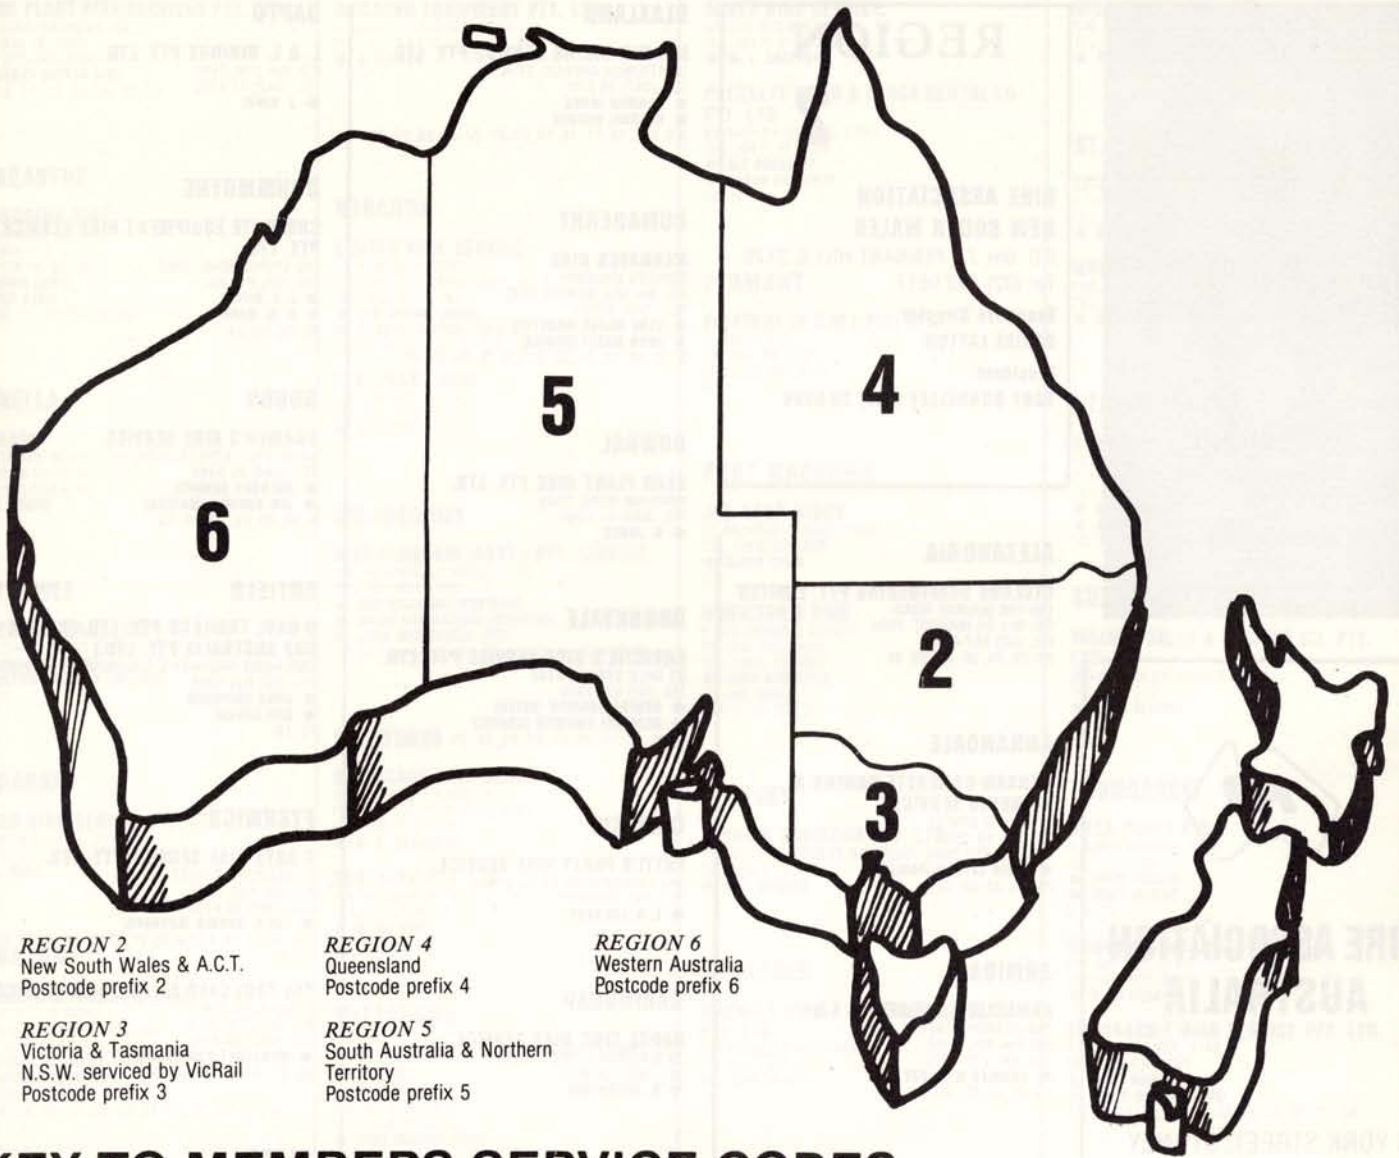

REGION 2
New South Wales & A.C.T.
Postcode prefix 2

REGION 3
Victoria & Tasmania
N.S.W. serviced by VicRail
Postcode prefix 3

REGION 4
Queensland
Postcode prefix 4

REGION 5
South Australia & Northern
Territory
Postcode prefix 5

REGION 6
Western Australia
Postcode prefix 6

KEY TO MEMBERS SERVICE CODES . . . .

1 Camping Equipment	12 Fans, Air Conditioners, Heaters, Dehumidifiers, etc.	24 Contractors Equipment - Light
2 Leisure and Sporting Goods including Bicycles and Trailbikes	13 Household Furniture	25 Contractors Equipment - Heavy
3 Yachting, Boating, Kyaks, etc.	14 Office Equipment	26 Lifting and Handling Equipment
4 Costumes	15 Tape Recorders, P.A. Systems, T.V.'s, Cameras, etc.	27 Surveying Equipment and Scientific Devices
5 Catering Equipment	16 Trucks and Buses	28 Labour - Contract
6 Party Supplies, including Tables and Chairs	17 Motor Cars and off-Road Vehicles	29 Portable Site Accommodation and Shedding
7 Marquees	18 Caravans and Sleeping Trailers	30 Sanitation Services
8 Display Equipment	19 Utility Trailers, local and one-way	31 Temporary Electrical Supply and Vehicular Crossings
9 Sick Room Supplies and Equipment	20 Garden and Landscape Equipment	32 Manufacturer of Equipment
10 Exercise Equipment	21 Automotive Tools and Equipment	33 Importer of Equipment
11 Beds and Baby Equipment	22 Electric Tools	34 Distributor of Equipment
	23 Handyman Equipment	

WHO'S WHO

Hire Association of Australia

Compiled by the
HIRE ASSOCIATION OF AUSTRALIA
for the benefit of members.

A supplement to:
HIRE & RENTAL AUSTRALASIA

Published by:
Rental Industry Publications,
10 Manningham Road,
Bulleen, 3105, Australia.
Telephone: (03) 850 5878